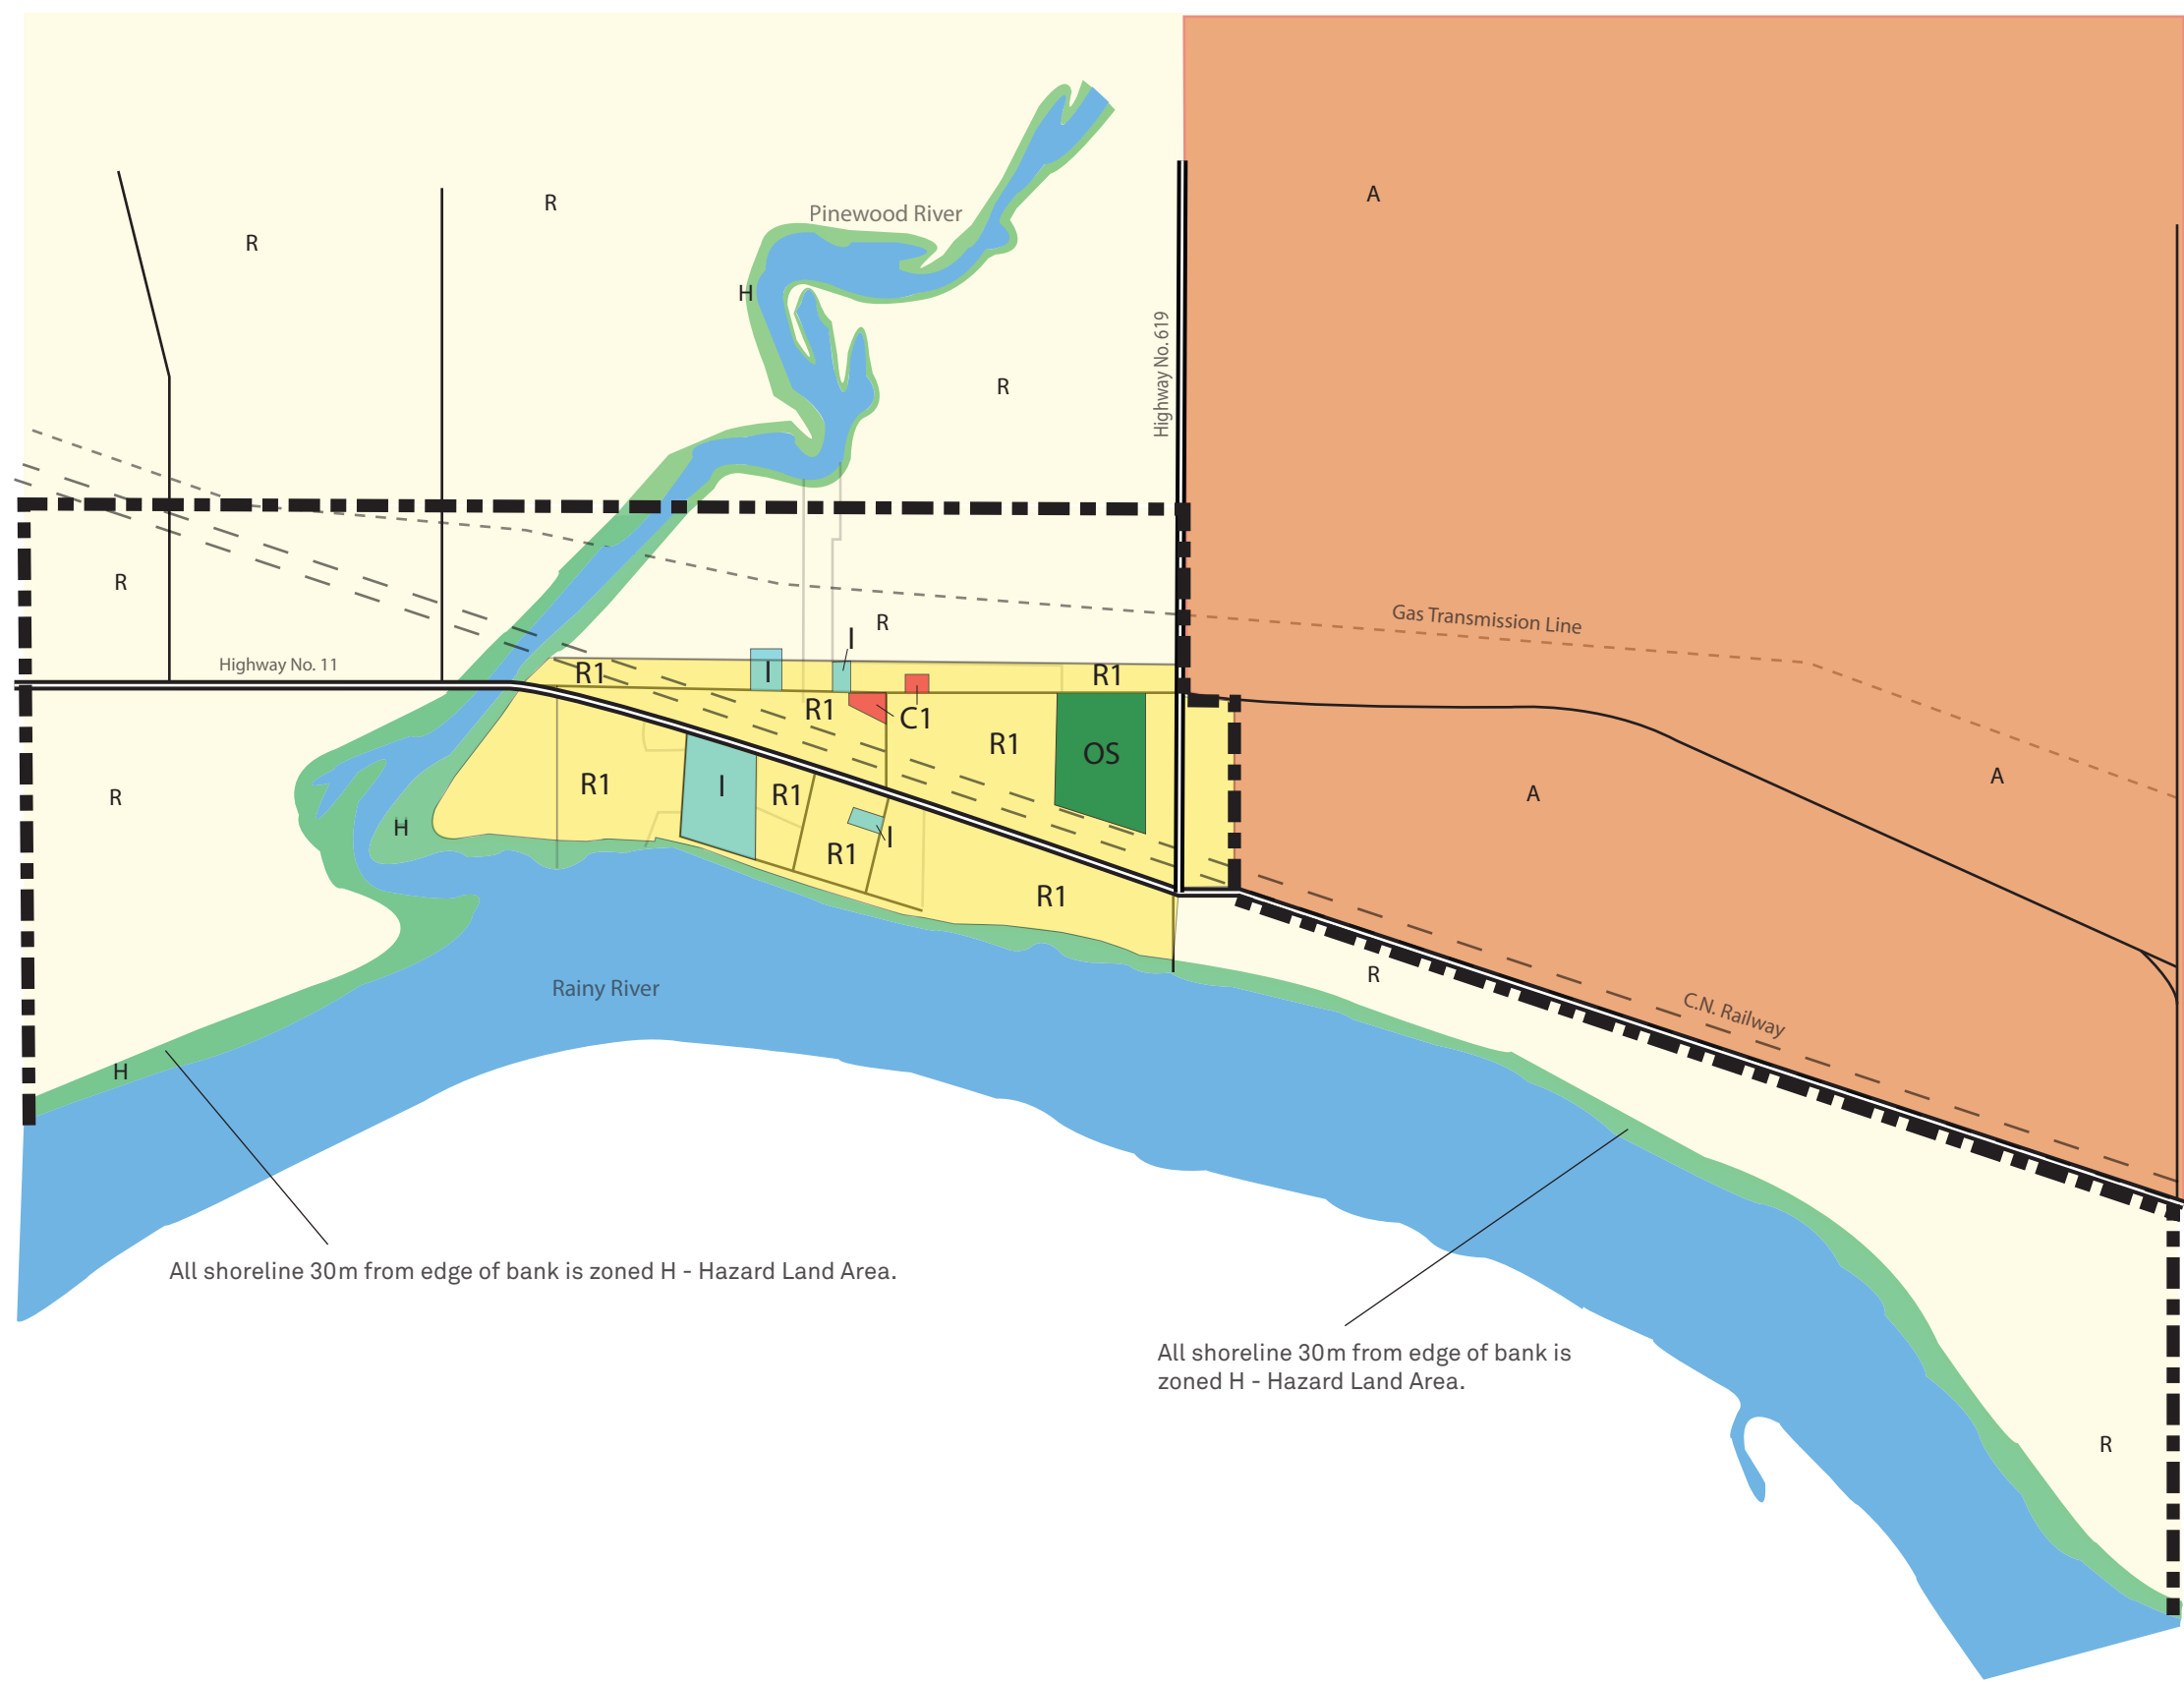

Comprehensive Zoning By-Law

ZONING MAP 2

Township of Dawson

Village of Pinewood Settlement Area

Rural Area	R
Agricultural Area	A
Hazard Land Area	H
General Commercial Zone	C1
Residential Zone	R1
Industrial Zone	M
Institutional Zone	I
Open Space Zone	OS
Village Boundary	---

Note: All shoreline 30m from edge of bank is zoned H - Hazard Land Area.