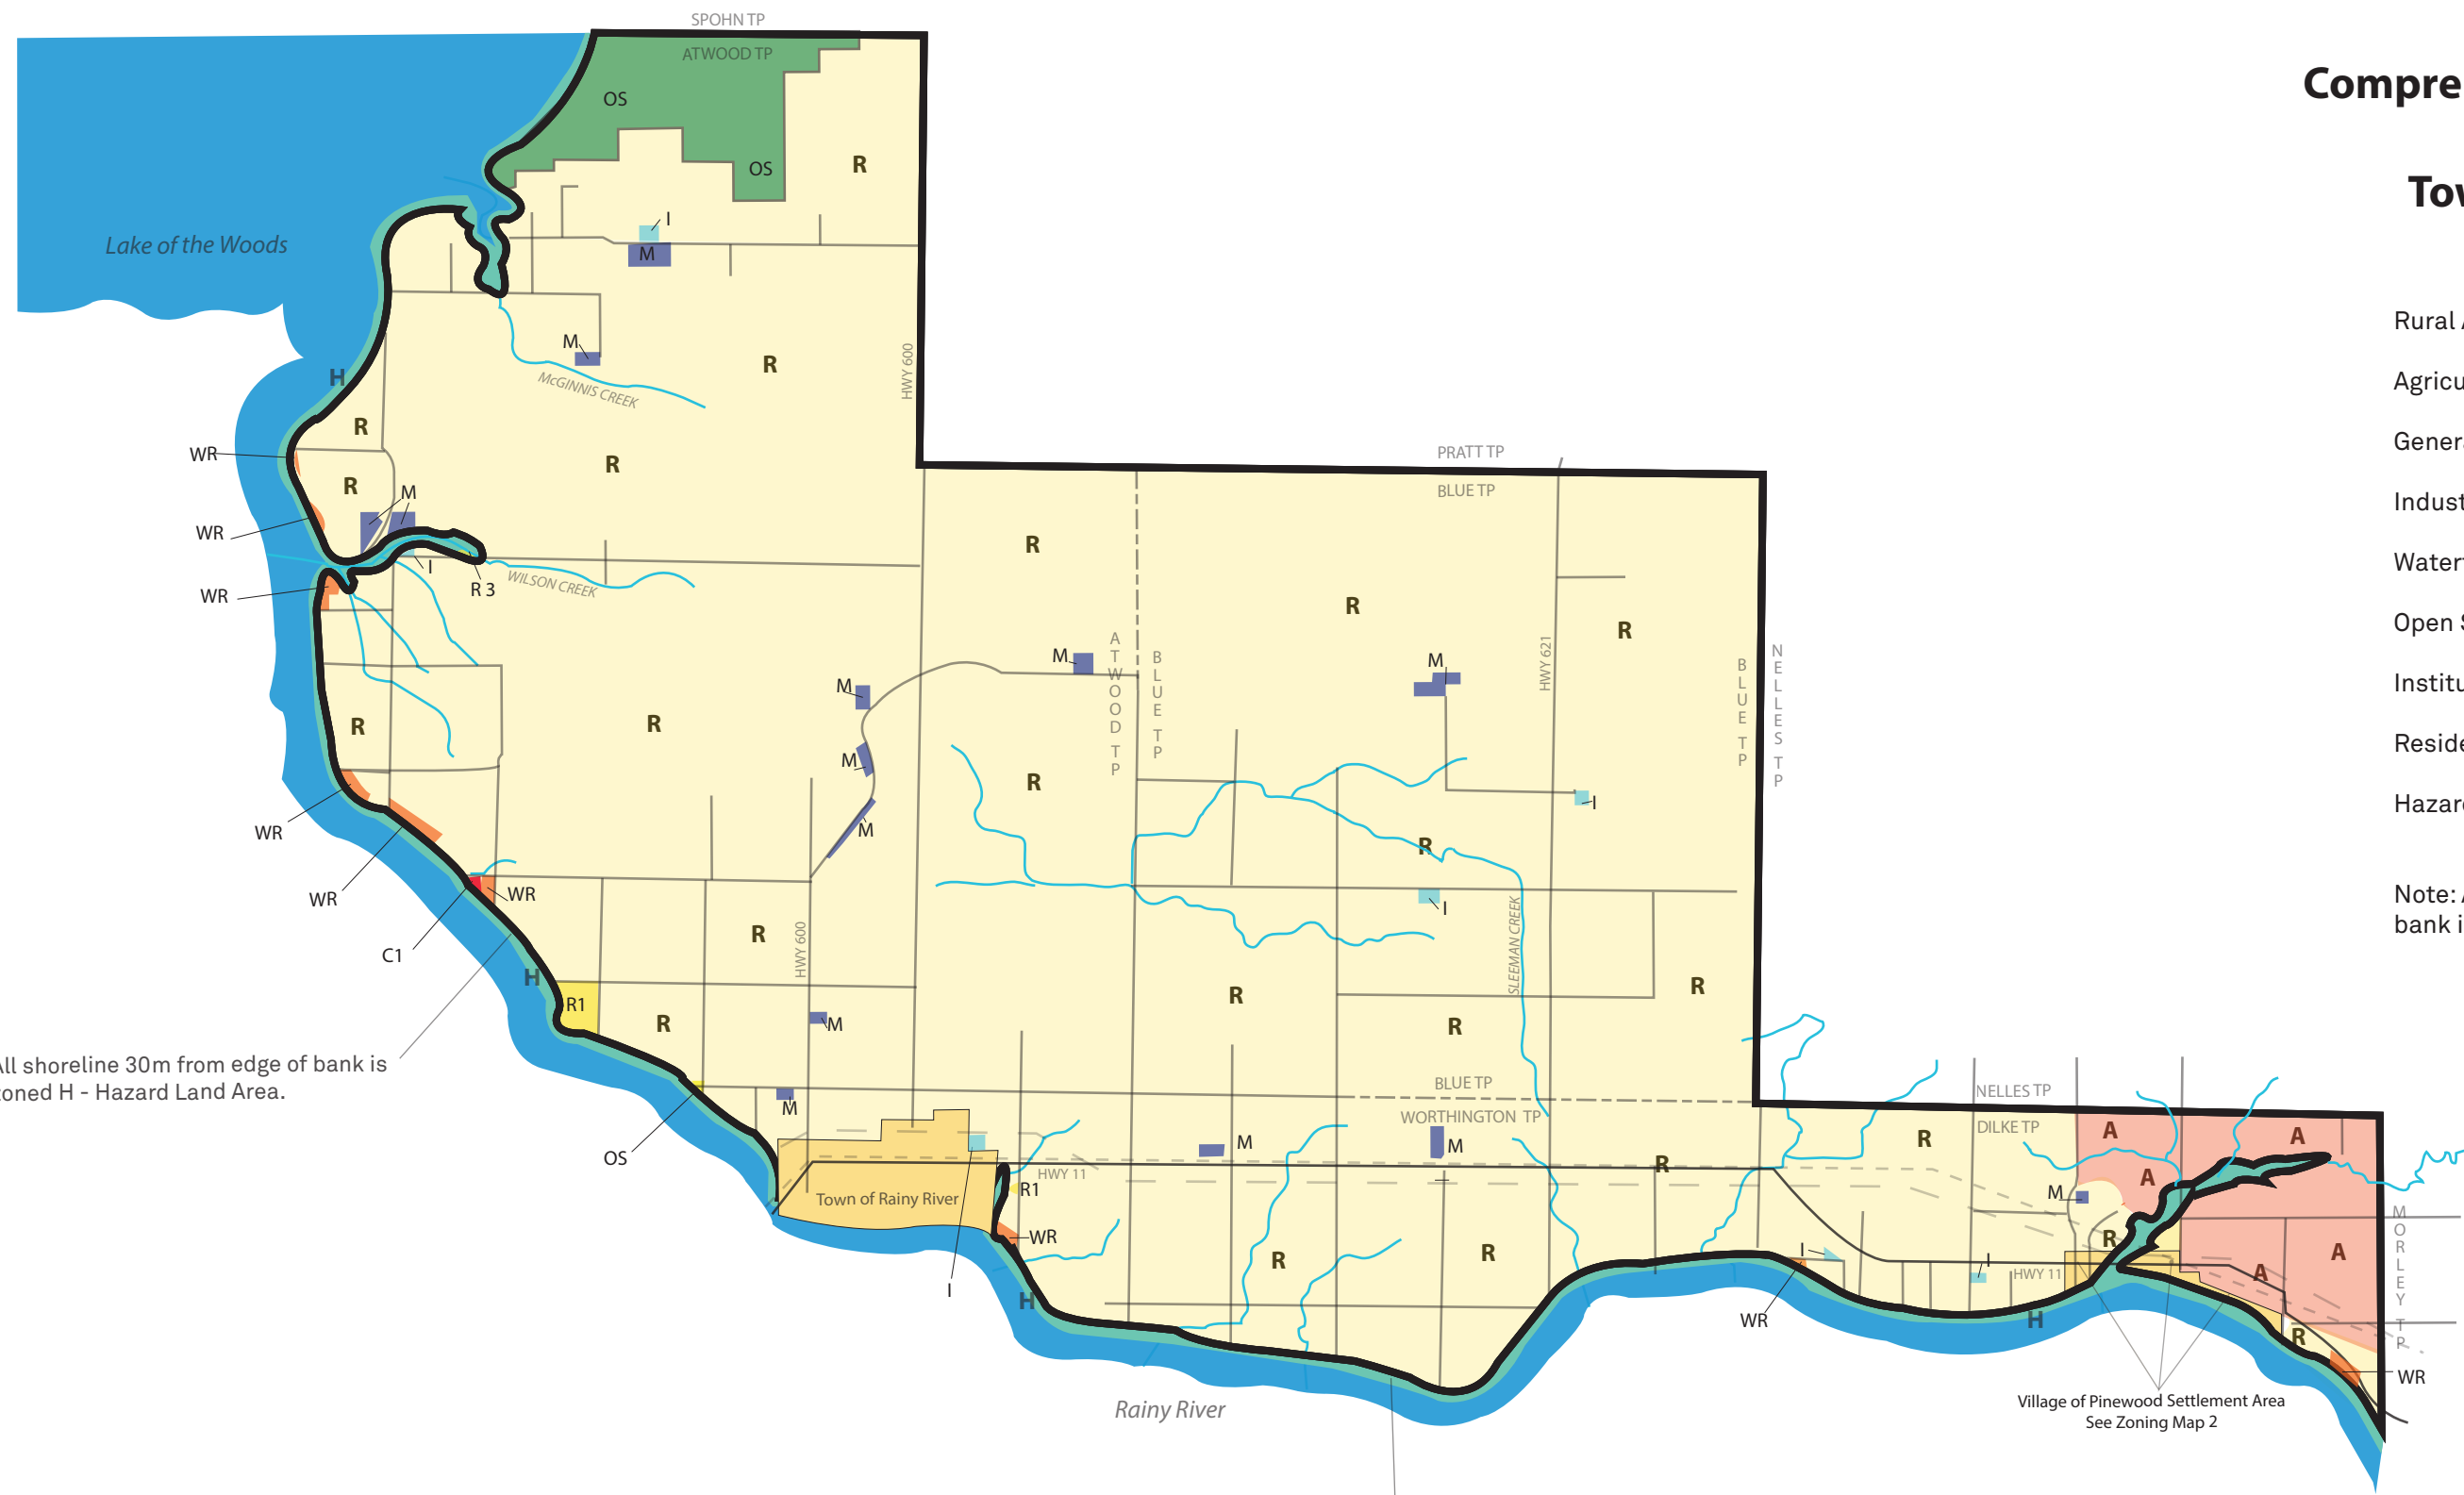

# Comprehensive Zoning By-Law

## ZONING MAP 1

### Township of Dawson

Rural Area	R
Agricultural Area	A
General Commercial Zone	C1
Industrial Zone	M
Waterfront Residential Zone	WR
Open Space Zone	OS
Institutional Zone	I
Residential Zone	R1
Hazard Land Area	H

Note: All shoreline 30m from edge of bank is zoned H - Hazard Land Area.

All shoreline 30m from edge of bank is zoned H - Hazard Land Area.

All shoreline 30m from edge of bank is zoned H - Hazard Land Area.